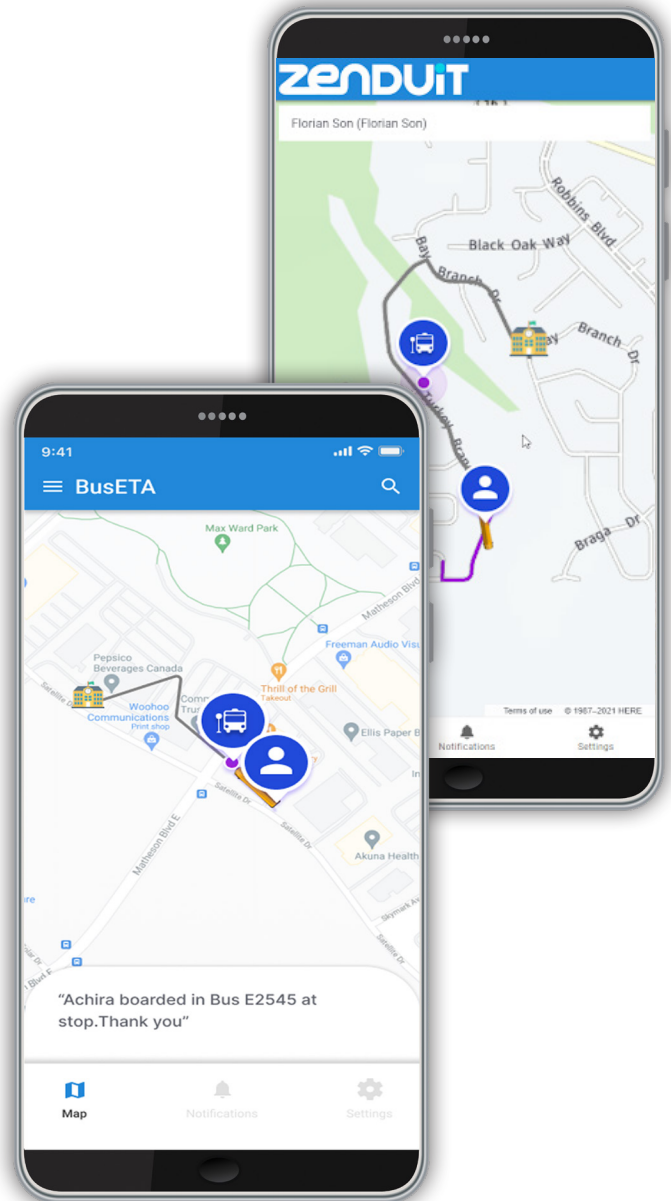

Improved Visibility For Fleet Managers And Parents

Bus ETA

Give real-time live location updates of arriving buses to parent's mobile apps while easily adjusting and creating new bus routes

ZenduCAM

Strengthen fleet safety and reduce risky driving behavior with innovative dash cameras that allow you to watch live playback of events, see trips and more

Mobile Dispatch

Quickly review previous, current and future routes that drivers are assigned and adjust routes based on driver or vehicle availability to maximize productivity

Geotabs & NFC Readers

Track the location of vehicles and individuals riding each vehicle when NFC tags are scanned on readers located within the bus

ZenduMaintenance

Access fault codes, schedule preventative maintenance, manage inventory and parts, set-up custom reports, and access maintenance cost accounting tools