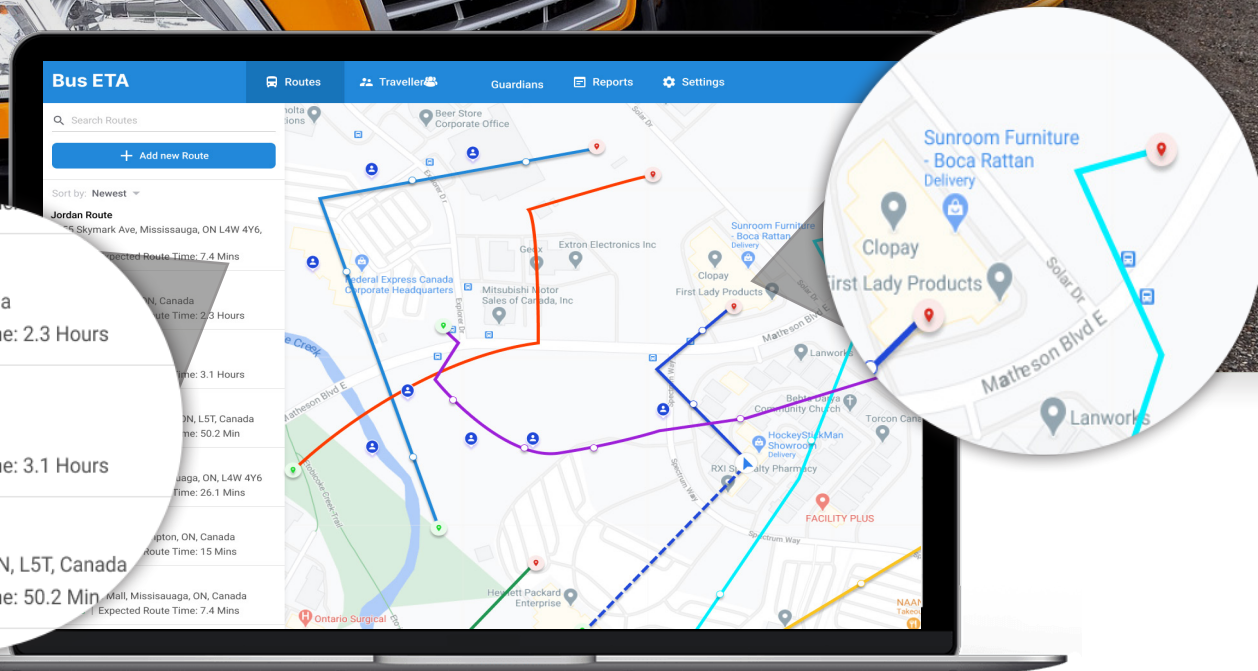

## Real Time Visibility Of Student Transportation

## Bus ETA

Give real-time live location updates of arriving buses to parent's mobile apps while easily adjusting and creating new bus routes

## Geotabs & NFC Readers

Track the location of vehicles and individuals riding each vehicle when NFC tags are scanned on readers located within the bus

### **Bus ETA**

Track bus location and provide real-time updates of route information to mobile apps